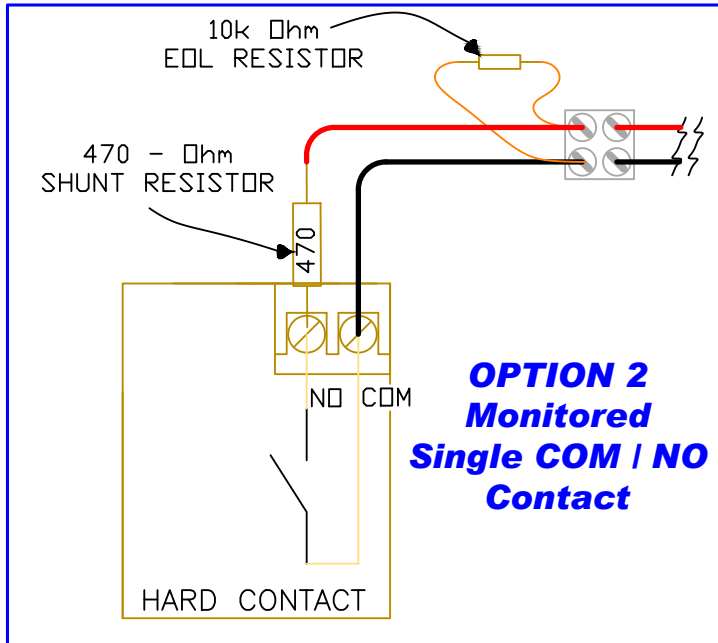

CHQ-DRC INPUT WIRING OPTIONS

Project Title/ Name	incite fire	
	Block Y Unit 1 391 Park Road Regents Park NSW 2143 W: www.incitefire.com.au	
Article No. / Reference	Typ2021_006	
	DWG DATE	APPROVED DATE
Designed by	Checked by	
DWG No.	Typ2021_006	
SHEET	SCALE	
1 / 1	NTS	

CHQ-DRC MODULE
INPUT WIRING OPTIONS
Standard Drawing
FIELD WIRING

incite fire