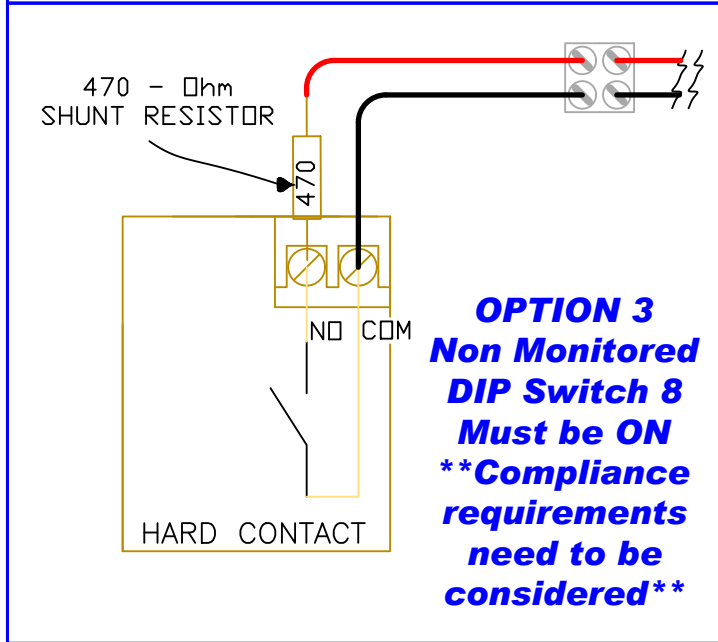

CHQ-DRC INPUT WIRING OPTIONS

Project Title/ Name	incite fire	
	Block Y Unit 1 391 Park Road Regents Park NSW 2143 W: www.incitefire.com.au	
Article No. / Reference	Typ2021_006	
	DWG DATE	APPROVED DATE
Designed by	Checked by	
DWG No.	Typ2021_006	
SHEET	SCALE	
1 / 1	NTS	

CHQ-DRC MODULE
INPUT WIRING OPTIONS
Standard Drawing
FIELD WIRING

incite fire