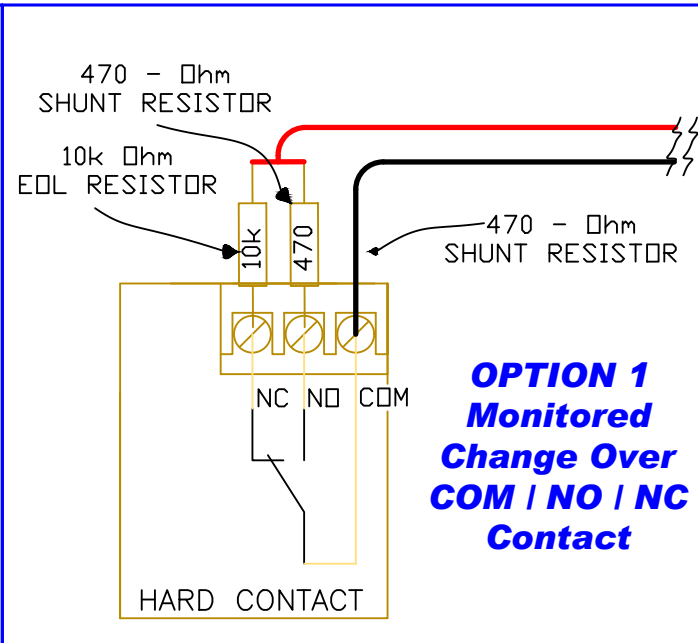

CHQ-DRC INPUT WIRING OPTIONS

Project Title/ Name	incite fire	
	Block Y Unit 1 391 Park Road Regents Park NSW 2143 W: www.incitefire.com.au	
Article No. / Reference	Typ2021_006	
	DWG DATE	APPROVED DATE
Designed by	Checked by	
DWG No.	Typ2021_006	
SHEET	SCALE	
1 / 1	NTS	

CHQ-DRC MODULE
INPUT WIRING OPTIONS
Standard Drawing
FIELD WIRING

incite fire