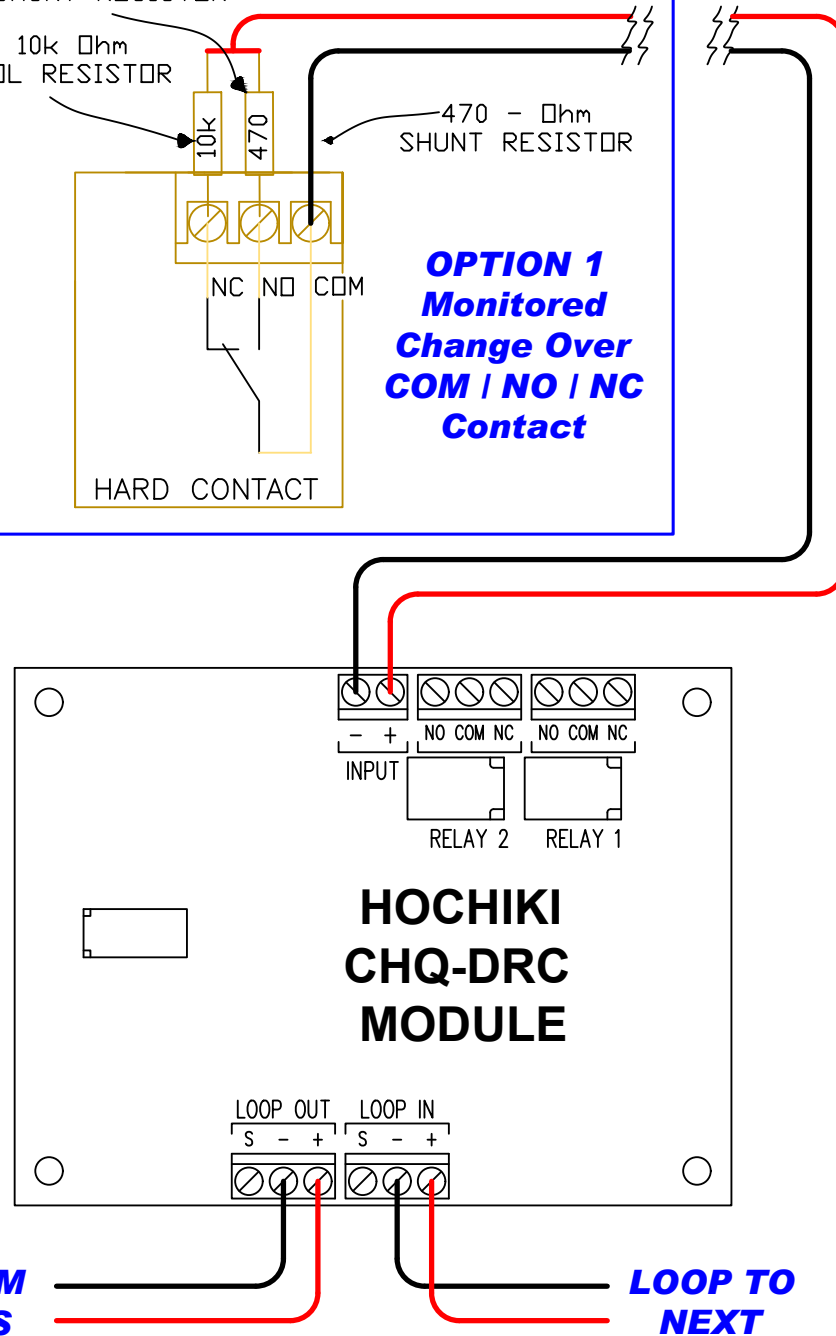

CHQ-DRC INPUT WIRING OPTIONS

Project Title/ Name	incite fire	
	Block Y Unit 1 391 Park Road Regents Park NSW 2143 W: www.incitefire.com.au	
Article No. / Reference	Typ2021_006	
	DWG DATE	APPROVED DATE
Designed by	Checked by	
DWG No.	Typ2021_006	
SHEET	SCALE	
1 / 1	NTS	

CHQ-DRC MODULE
INPUT WIRING OPTIONS
Standard Drawing
FIELD WIRING

incite fire